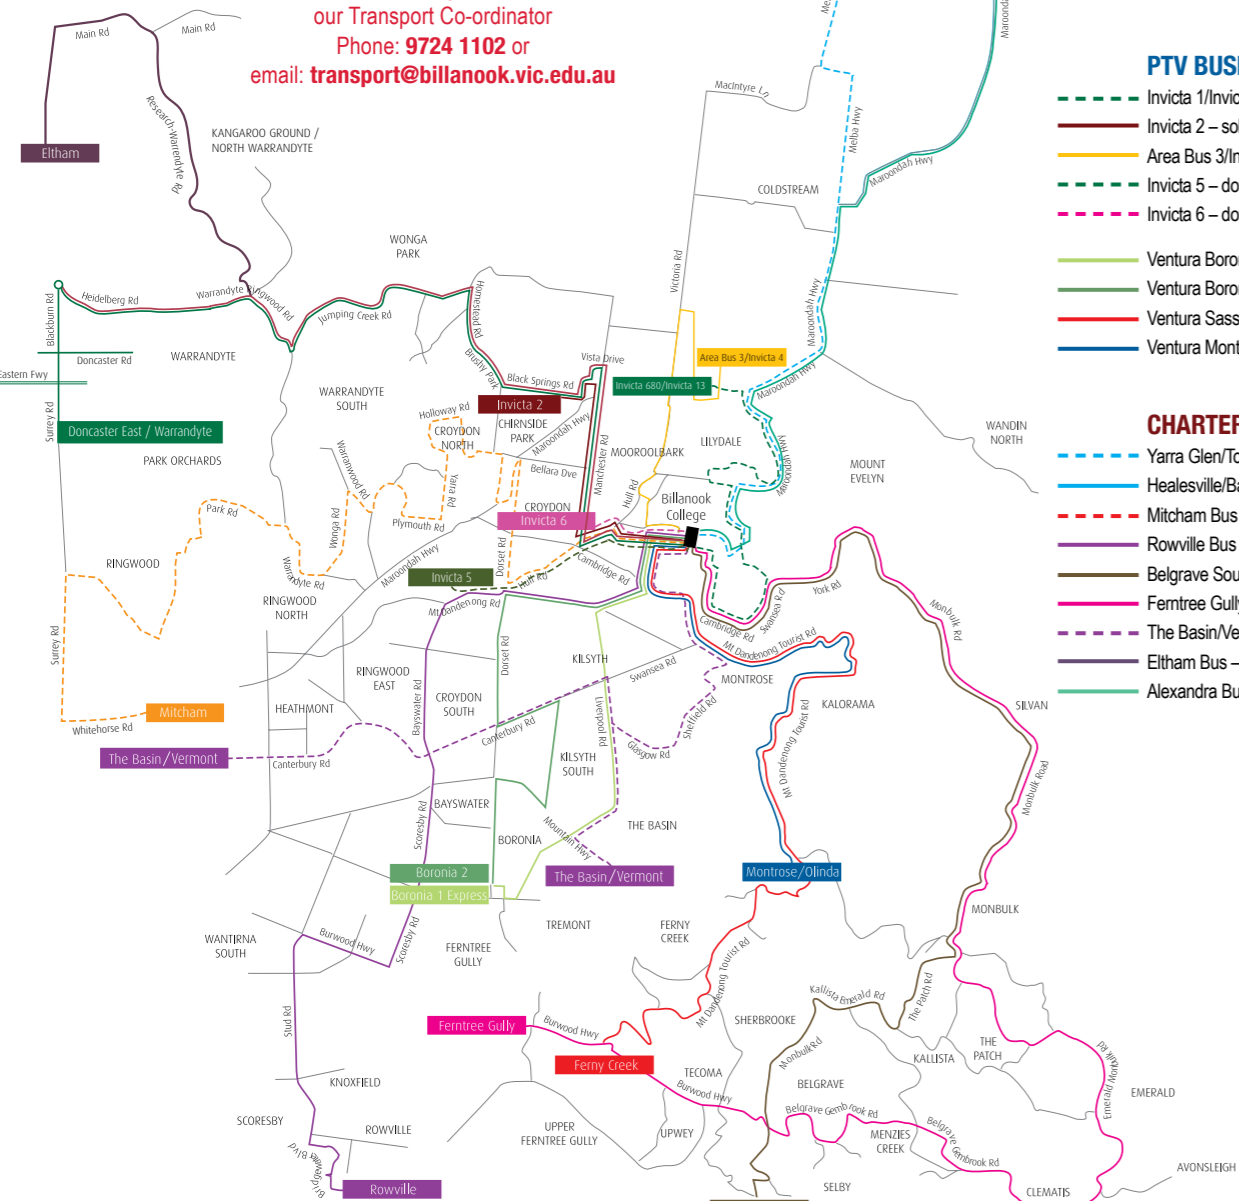

PTV BUSES

- Invicta 1/Invicta 13 – dotted dark green line
- Invicta 2 – solid burgundy line
- Area Bus 3/Invicta 4 – solid gold line
- Invicta 5 – dotted green line
- Invicta 6 – dotted pink line
- Ventura Boronia 1 Express – solid light green line
- Ventura Boronia 2 – solid green line
- Ventura Sassafra/Ferry Creek – solid red line
- Ventura Montrose/Olinda – solid dark blue line

CHARTER BUSES

- Yarra Glen/Toolangi Bus – dotted light blue line
- Healesville/Badger Creek Bus – solid light blue line
- Mitcham Bus – dotted orange line
- Rowville Bus – solid purple line
- Belgrave South Bus – solid brown line
- Ferntree Gully Bus – solid pink line
- The Basin/Vermont Bus – dotted purple line
- Eltham Bus – solid dark purple line
- Alexandra Bus – solid turquoise line

Ventura Boronia 2

Times AM	Times PM	Bus Stops
8:05am	4:25pm	Boronia Station
8:10am	4:10pm	Alchester Village Shopping Centre
8:15am	4:05pm	Croydon Hospital, Dorset Road
8:25am	3:55pm	Kilsyth Shops, Mt Dandenong Road
8:30am	3:45pm	Cnr Montrose and Cambridge Roads (last stop – pick up students on 688 AM ONLY)
8:35am	3:40pm	Billanook College

Listed below are the main bus stops

Times		Bus Stops
AM	PM	
7:15am	4:27pm	Cnr Maroondah & Springvale
7:19am	4:24pm	Surrey Road Bus Stop 128(AM)/117(PM)
7:23am	4:21pm	Doncaster Road (outside vet)
7:26am	4:17pm	Cnr Mitcham & Springvale Roads
7:30am	4:14pm	Cnr Park & Heads Roads
7:41am		Cnr Oban & Warrandyte Roads
	4:04pm	Oban Road Shops before Warrandyte Road roundabout
7:46am		Cnr Wonga Road & Tortice Drive
	4:01pm	Bus stop opposite Tortice Drive
7:51am	3:59pm	Cnr Bemboka & Warranwood Roads
8:00am	3:50pm	Yarra Road Primary School bus stop
8:07am	3:44pm	Exeter & Lyons Roads
8:11am	3:42pm	119 Dorset Road (AM)/90 Dorset Road (PM)
8:15am	3:40pm	Cnr Hull & Alamein Roads
8:30am	3:30pm	Billanook College